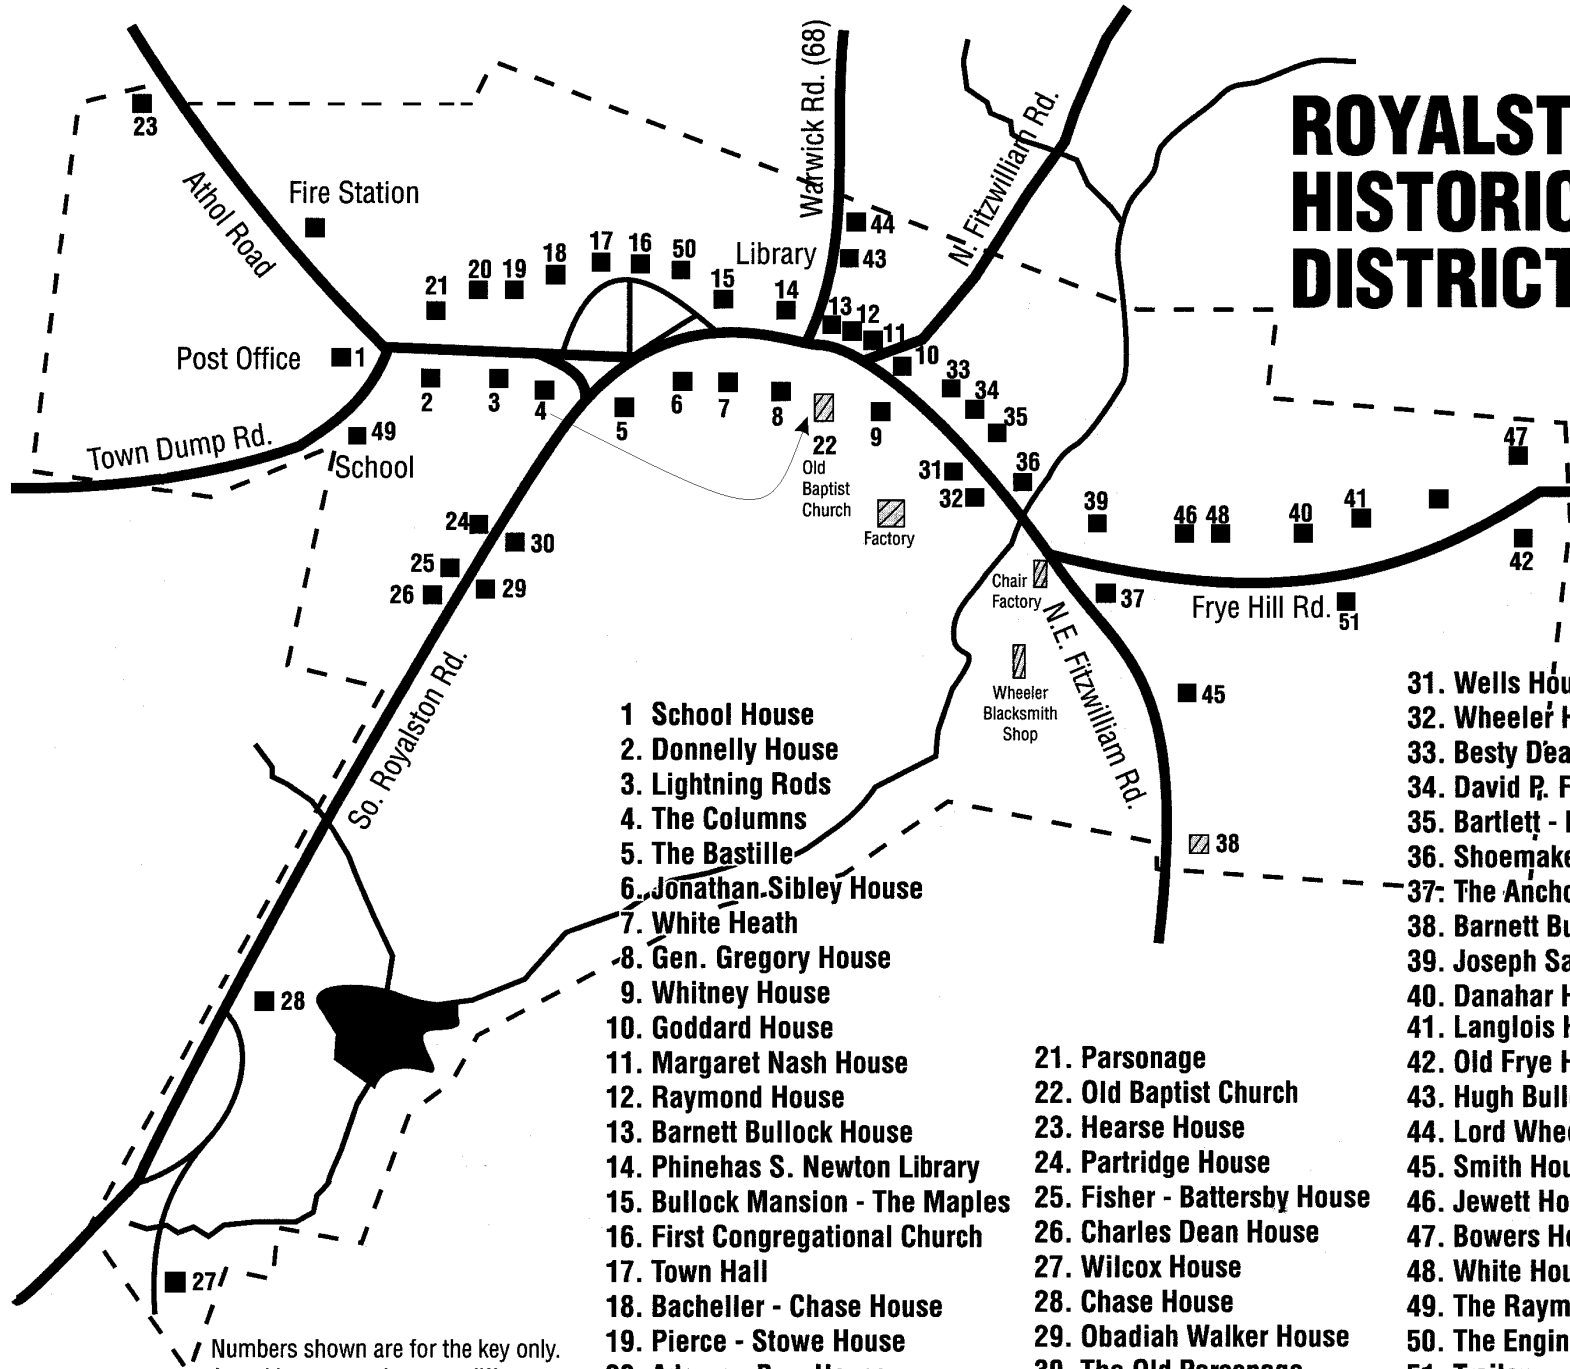

ROYALSTON HISTORIC DISTRICT

Numbers shown are for the key only.
Actual house numbers are different.

- 1 School House
- 2. Donnelly House
- 3. Lightning Rods
- 4. The Columns
- 5. The Bastille
- 6. Jonathan Sibley House
- 7. White Heath
- 8. Gen. Gregory House
- 9. Whitney House
- 10. Goddard House
- 11. Margaret Nash House
- 12. Raymond House
- 13. Barnett Bullock House
- 14. Phineas S. Newton Library
- 15. Bullock Mansion - The Maples
- 16. First Congregational Church
- 17. Town Hall
- 18. Bacheller - Chase House
- 19. Pierce - Stowe House
- 20. Adams - Burr House

- 21. Parsonage
- 22. Old Baptist Church
- 23. Hearse House
- 24. Partridge House
- 25. Fisher - Battersby House
- 26. Charles Dean House
- 27. Wilcox House
- 28. Chase House
- 29. Obadiah Walker House
- 30. The Old Parsonage

- 31. Wells House
- 32. Wheeler House
- 33. Besty Dean House
- 34. David P. Foster House
- 35. Bartlett - Foster House
- 36. Shoemaker Shop
- 37. The Anchorage
- 38. Barnett Bullock House
- 39. Joseph Sawyer House
- 40. Danahar House
- 41. Langlois House
- 42. Old Frye House
- 43. Hugh Bullock House
- 44. Lord Wheeler House
- 45. Smith House
- 46. Jewett House
- 47. Bowers House
- 48. White House
- 49. The Raymond School
- 50. The Engine House
- 51. Trailer